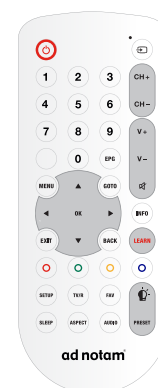

ad notam®

HIDDEN TECHNOLOGY – TECHNOLOGY BECOMES INVISIBLE.

MIRROR TV HERITAGE MMC 84-133

HERITAGE
SERIES

STANDARD
PRODUCTS

KEY FEATURES

- State of the art technology
- 13.3" screen diagonal
- Magic Mirror Crystal Clear
- Beveled mirror frame
- Invisible loudspeaker
- Easy to install

MIRROR TV – HERITAGE MMC 84-133

GENERAL INFORMATION

Installation method	On-Wall Installation
Product Dimensions	840 W x 1000 H x 41 D mm 33.07" W x 39.37" H x 1.61" D inch
Product Weight	22 kg 48.50 lbs
Product Usage	For In-Door Use only
Operating Temperature	5° to 50° Celcius (41° to 122° Fahrenheit)
Humidity	20% - 80%
HS Code	85 28 59 31
Packaging type	Wooden Crate
Packaging dimensions	940 W x 1100 H x 200 D mm 43.31" W x 37.01" H x 7.87" D inch
Packaging Gross Volume Weight	34,5 kg 76.06 lbs