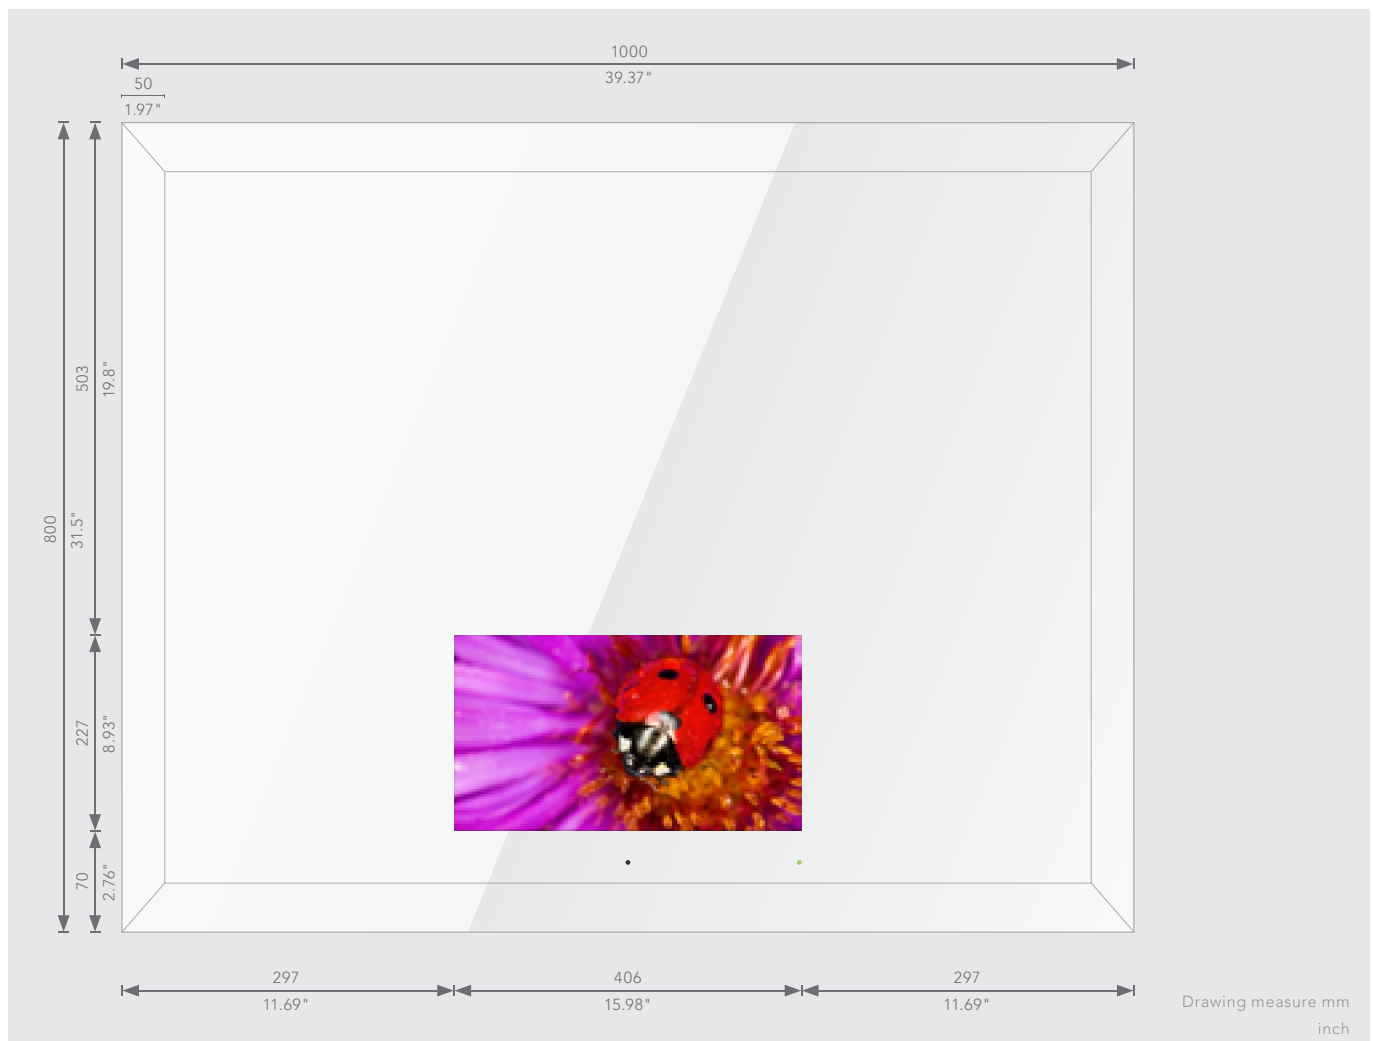

MIRROR TV – HERITAGE CR 100-185

GENERAL INFORMATION

Installation method	On-Wall Installation
Product Dimensions	1000 W x 800 H x 46 D mm | 33.07" W x 39.37" H x 1.81" D inch
Product Weight	18 kg | 39.68 lbs
Product Usage	For In-Door Use only
Operating Temperature	5° to 50° Celcius (41° to 122° Fahrenheit)
Humidity	20% - 80%
HS Code	85 28 59 31
Packaging type	Carton Box
Packaging dimensions	1100 W x 900 H x 200 D mm | 43.31" W x 35.43" H x 7.87" D inch
Packaging Gross Volume Weight	33,0 kg | 72.75 lbs

Proprietary and Confidential The information contained in this document is the sole property of **ad notam**. Any reproduction in part or in whole without written permission from **ad notam** is prohibited. This product, parts, components or the assembly might be part of or protected by one of the following intellectual property rights: EP 1168285 / US 7,455,412 / EP 1429308 / EP 1809828 / US 7,589,893 / DE 10139890. For further information please visit our website www.ad-notam.com