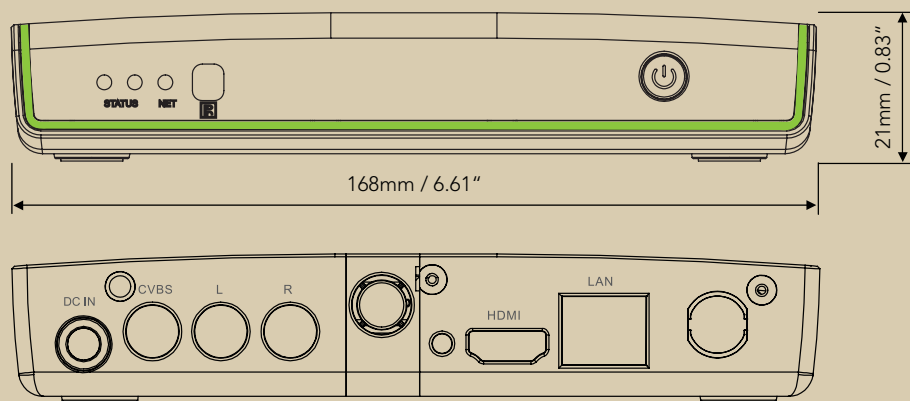

**PACKAGE INCLUDES**

- 1 x Digital set top box incl. glass mounting plate
- 1 x IR smart remote control
- 1 x power adapter incl. glass mounting plate
- 1 x HDMI™ cable 1.5m
- 1 x IR emitter LED [ET\\_541](#)
- 1 x [User manual](#)

## PORTS AND MEASUREMENTS

Frontview and Backview DSTB-IPTV

Sideview DSTB-IPTV

Topview DSTB-IPTV