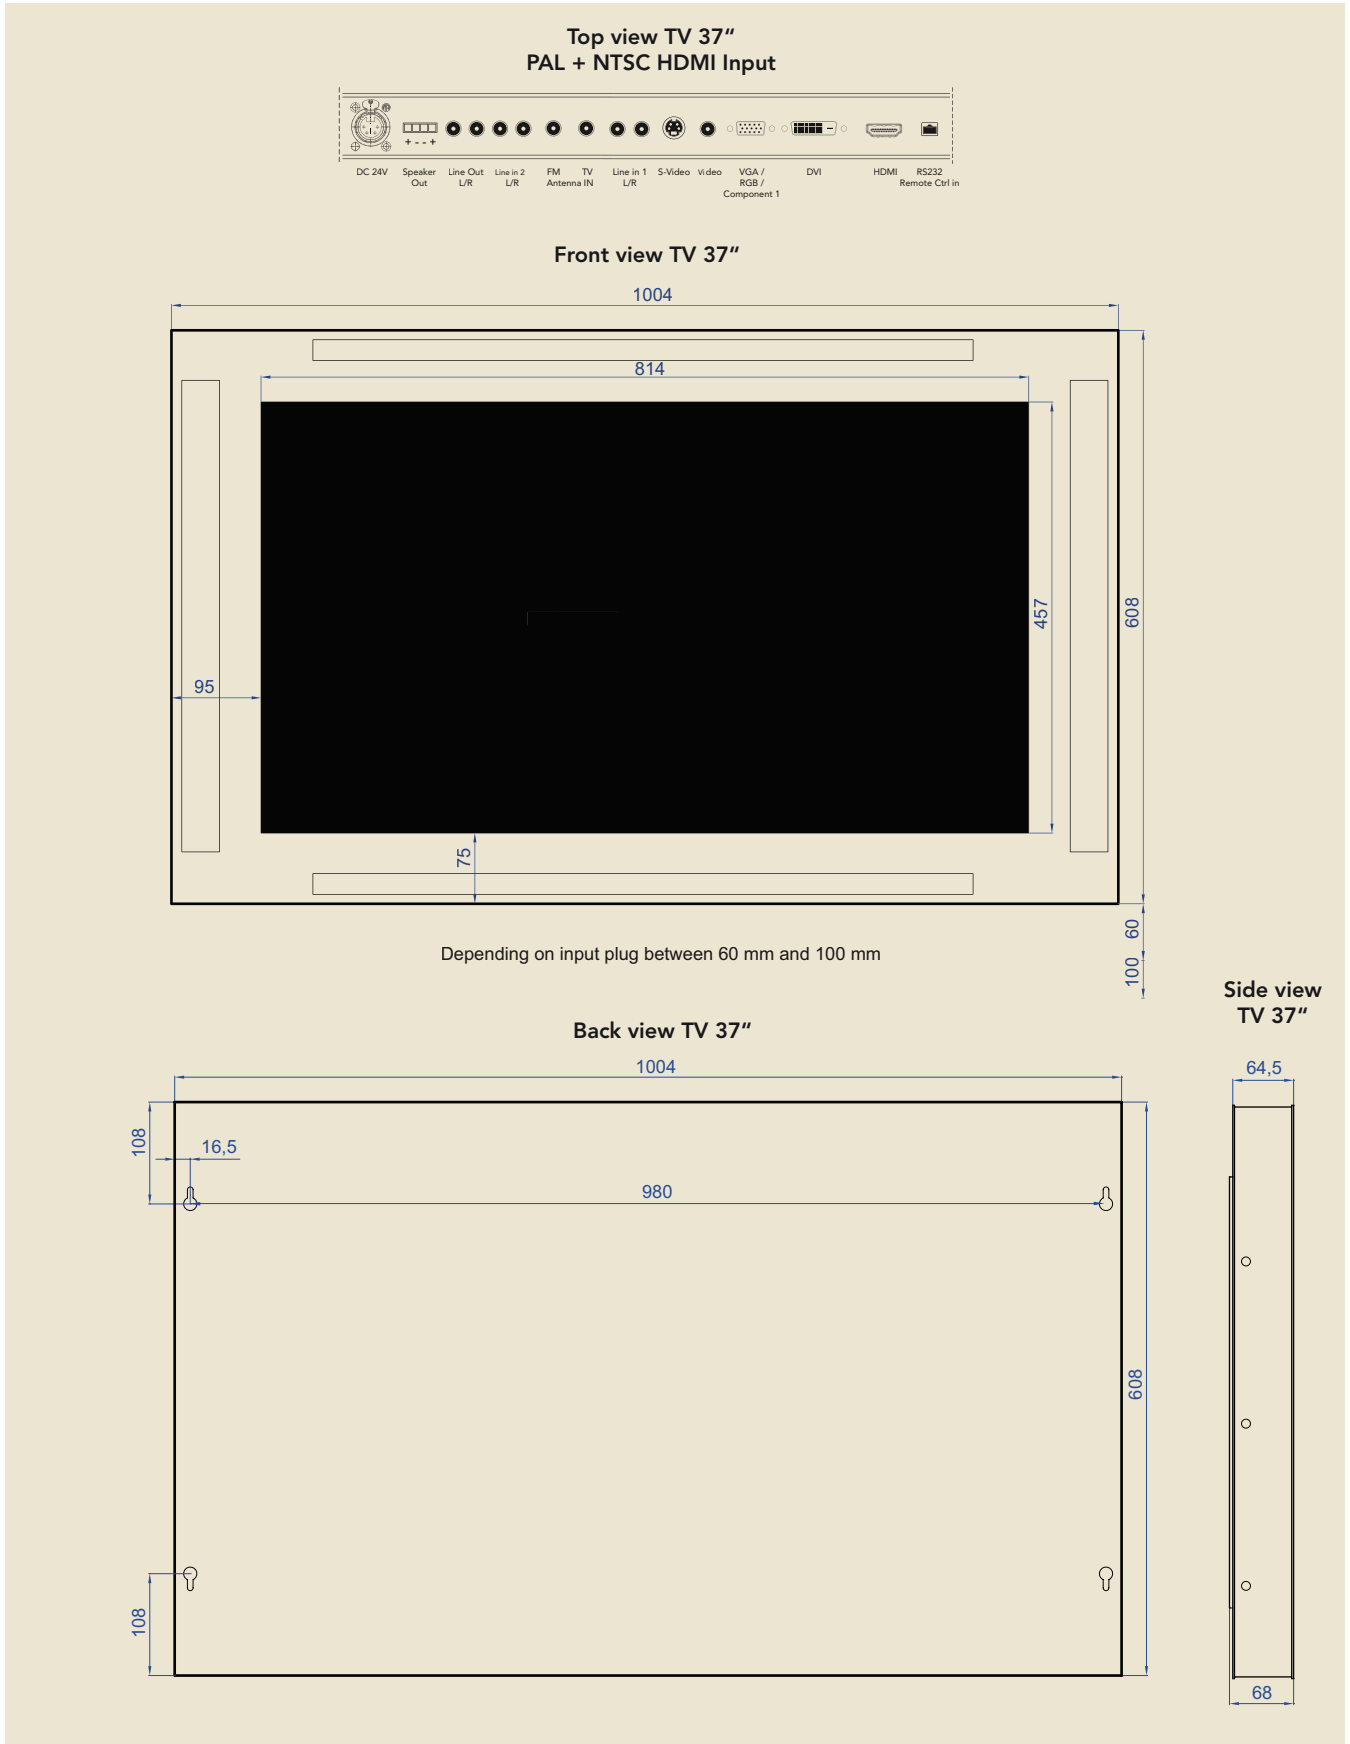

ad notam LCD TV-SERIES

TV 37.0"

Technical Datasheet: