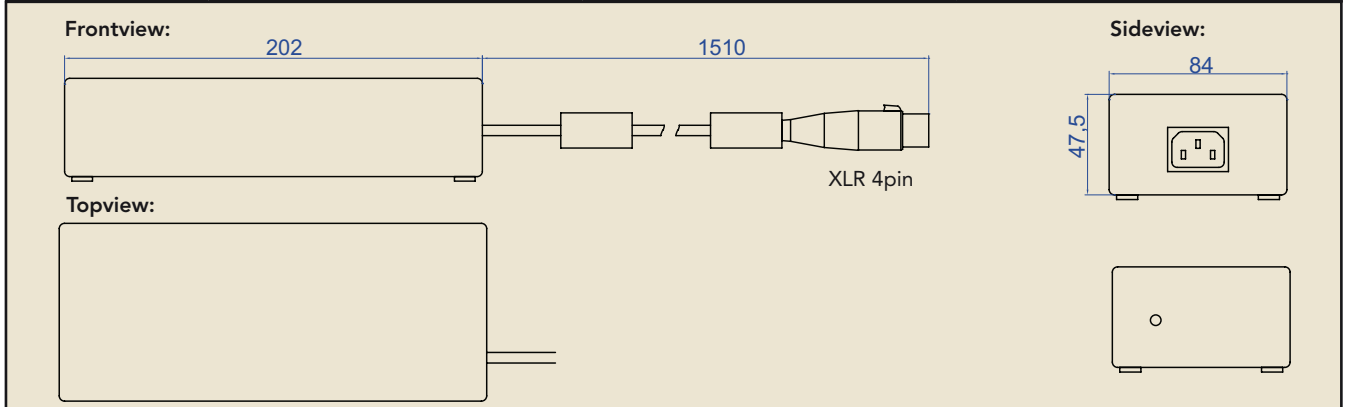

ad notam LCD TV-SERIES

TV 37.0"

Power supply:

Power	Voltage		Type	Operating Temperature
	IN	OUT		
216 W / 9 A	90 – 264 Vac	24 V DC	NE-T 216	0 - 40 °C

Remote Control Slimline:

Type	Color	Dimensions B x H x D
IR Infrared	Black	225 x 45 x 16 mm 8.9" x 1.8" x 0.6"