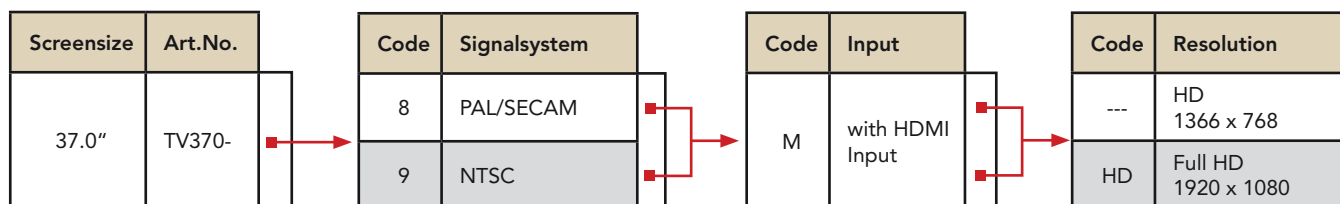

Article No.: