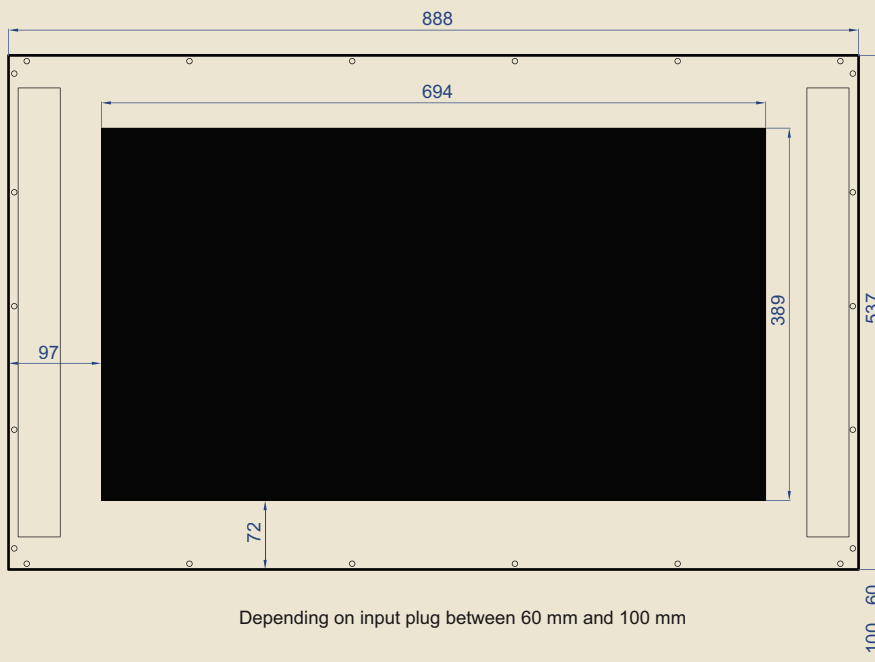

### Technical Datasheet:

Top view  
CO 32" PAL + NTSC HDMI

Front view CO 32"

Back view CO 32"

Side view  
CO 32"

### Remote Control Slimline:

Type	Color	Dimensions B x H x D
IR Infrared	Black	225 x 45 x 16 mm 8.9" x 1.8" x 0.6"