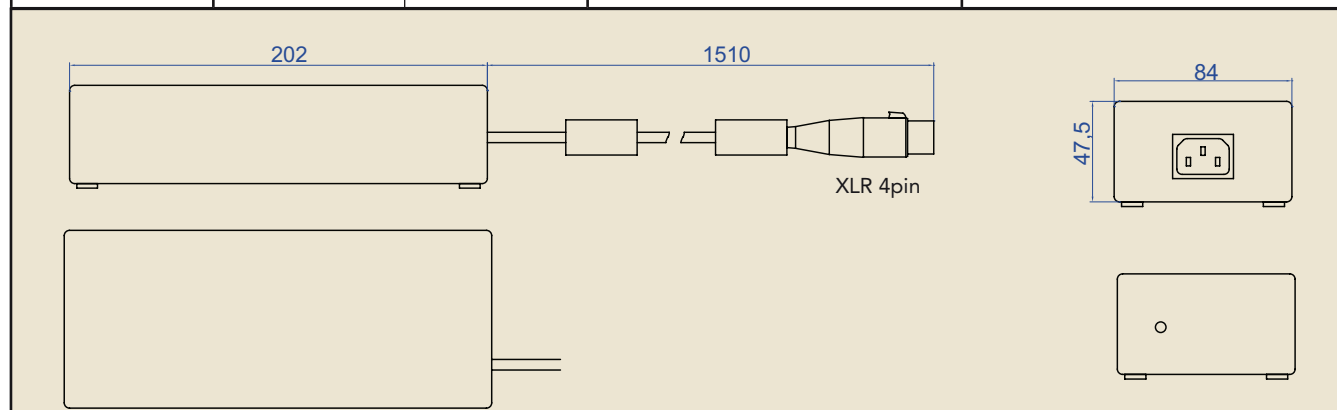

## Screen technology:

Art.No. / Features	CO 320-6 M
Display Type	TFT Thin Film Transistor
Active Screen Area	W x H 694 x 389 mm / 27,32" x 15,31" Diagonal 815 mm / 32"
Picture Format	16:9 (HDTV via VGA)
Physical Resolution	1366 x 768
Viewing Angle	Horizontal 170 Vertical 170
Brightness	500 cd/m <sup>2</sup>
Contrast	static 800 : 1 / dynamic 5000 : 1
Response Time	8 ms
Inputs	DVI, AUDIO LINE IN 1/2 (L/R), AUDIO OUT, SPEAKER OUT, Y/C, RGB-S, RGB (VGA, SVGA, XGA, SXGA, UXGA), VGA, FBAS, RJ45, HDMI (HDCP 1.3)
Video Signal Inputs	PAL / SECAM, NTSC
Operating Temperature	5 to 50 Celsius / 41 to 122 Fahrenheit
Power	DC 24V 160 W / 6750 mA
Weight	14,2 kg
Amplifier Output	4 x Phoenix-clip, 25W RMS@4 Ohm per Channe
Equalizer	5-Band
Tuner Receiver	---
Tuner Channels	---
Receivable Tuner Channels	---
FM Radio	---
Image flip	180° selectable
Interactive Port RJ45	IR/RF Input RS 232 (optional) LED control (optional) Power control (optional) HDMI switch (optional)
Remote Control Code	definable

### Remote Control Slimline:

Type	Color	Dimensions B x H x D
IR Infrared	Black	225 x 45 x 16 mm 8.9" x 1.8" x 0.6"