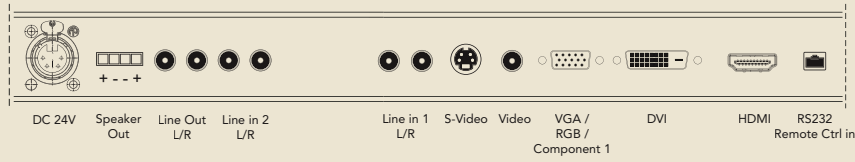

ad notam LCD CO-SERIES

CO 32.0"

Technical Datasheet:

Top view
CO 32" PAL + NTSC HDMI