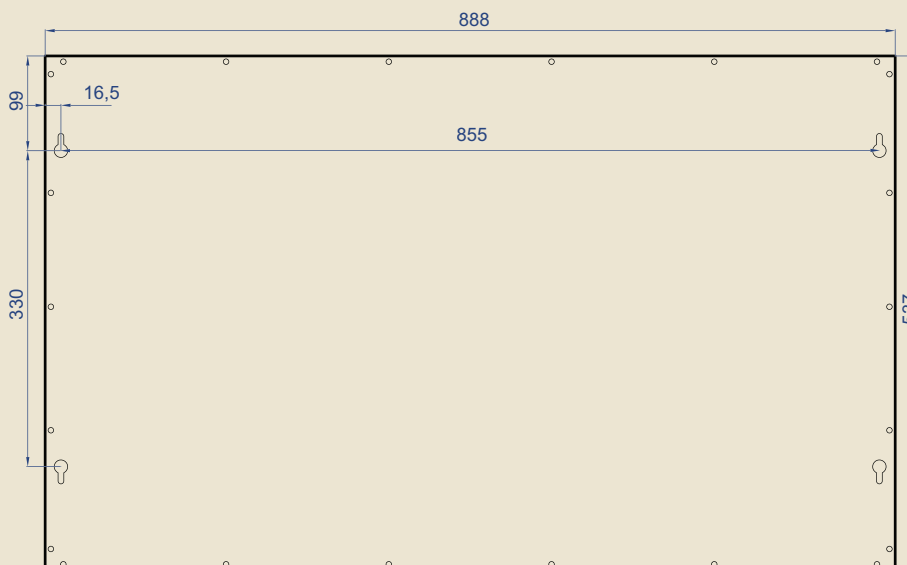

### Technical Datasheet:

Top view  
CO 32" PAL + NTSC HDMI

Front view CO 32"

Back view CO 32"

Side view  
CO 32"